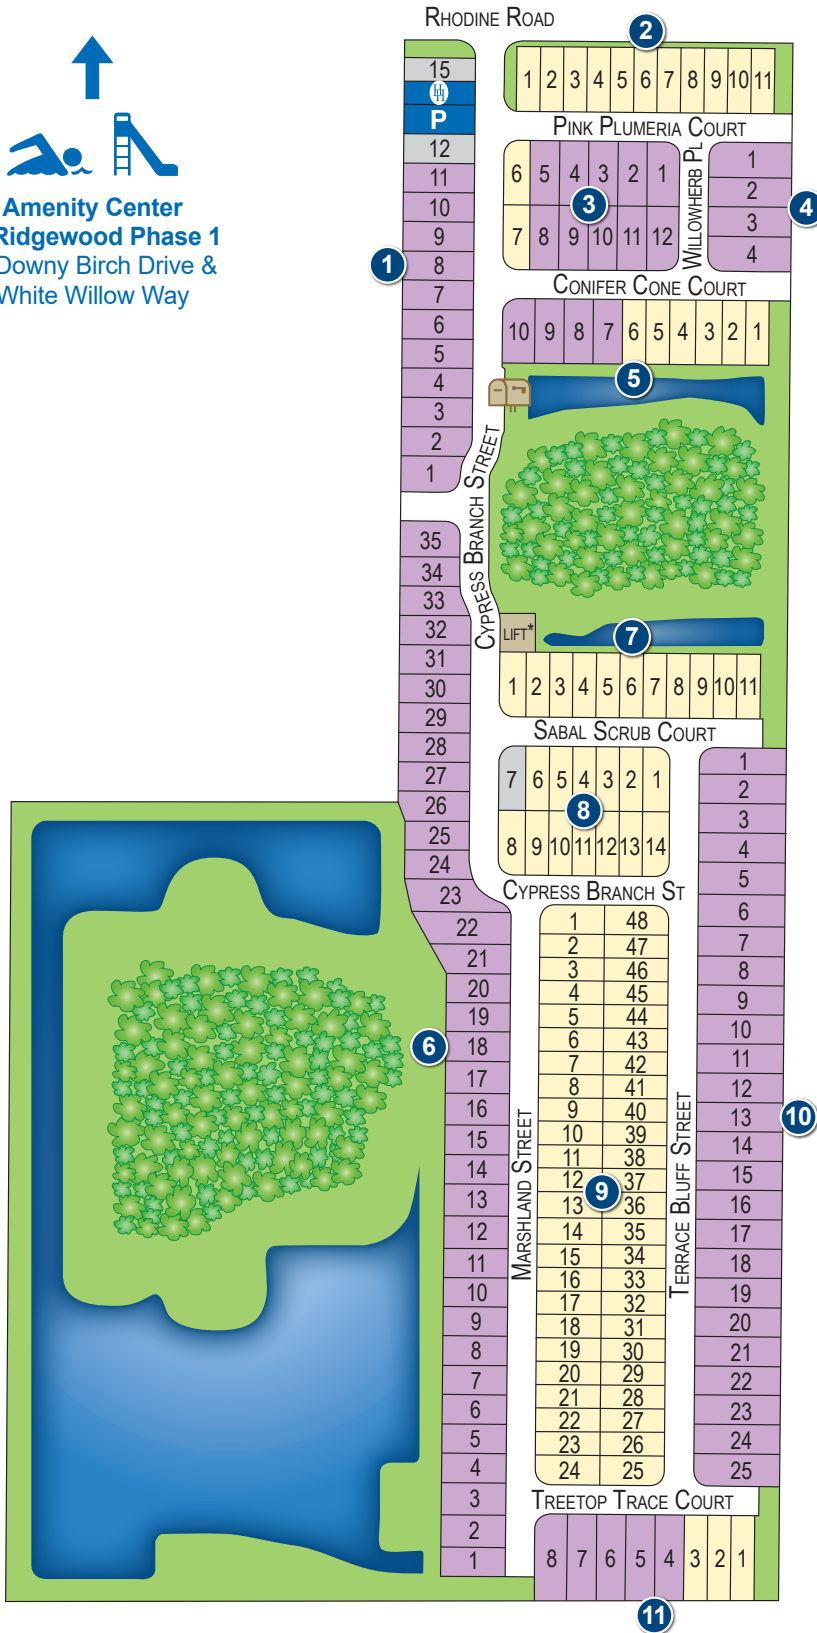

# Ridgewood South

## Neighborhood Layout

08/31/23

  
**Amenity Center**  
 in Ridgewood Phase 1  
 at Downy Birch Drive &  
 White Willow Way

-  Block #
-  Model Center
-  Model Parking
-  New Homes - 40' Sites
-  New Homes - 50' Sites
-  Unavailable
-  Mailbox Kiosk

**Highland Homes**  
 The value leaders.

Ridgewood South • 12207 Cypress Branch Street • Riverview, FL 33579 • (813) 515-0815

[www.HighlandHomes.ORG](http://www.HighlandHomes.ORG)

\*A lift station is a wastewater pumping facility area or building. This map is an artist's conceptual drawing; and should not be solely relied upon for accurate depiction. Availability, terms, drawings, dimensions, features and specifications subject to change without notice. See your Community Sales Manager for details. © Copyright 2022 Highland Homes. All rights reserved. #CBC060256